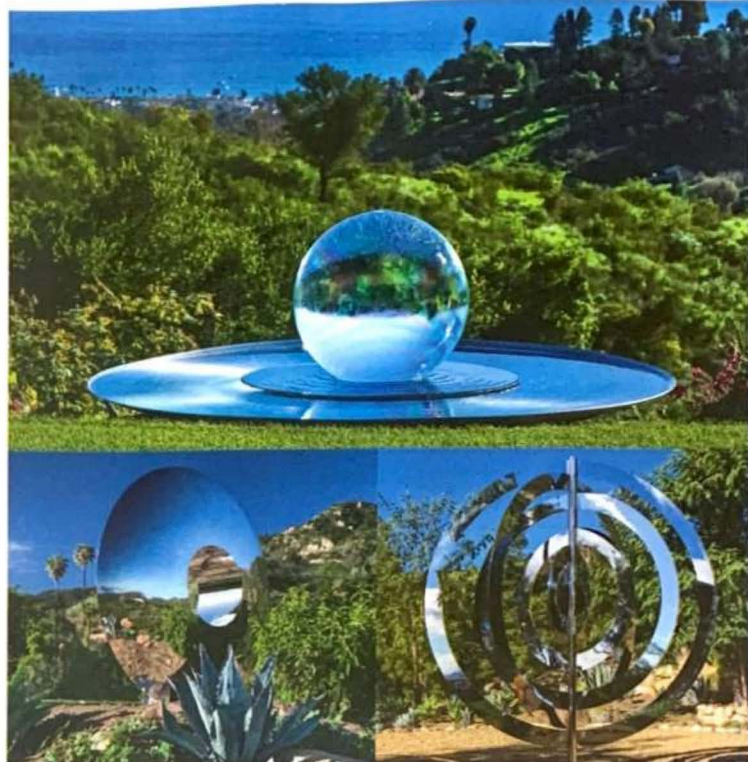

IT'S A WRAP

The 'Hepworth Bed' from **Love Your Home** has a wraparound headboard. In cotton/polyester 'Studio Rich Stain Resistant Velvet' in toffee, a 94 x 186 x 240cm king size costs £2,017 with brass legs (excluding the mattress). love-your-home.co.uk

DREAMS ARE MADE OF THIS

Vispring has been making bespoke luxury mattresses in the UK since 1901. This is the 'Regal Superb' pocket sprung mattress, which is shown with a 'Prestige' divan and 'Ceto' headboard in 'Plush Teal'. This double divan set measures 55 x 135 x 190cm and costs £6,100, and the 135cm-wide headboard costs £1,195, all as seen. vispring.com ▷